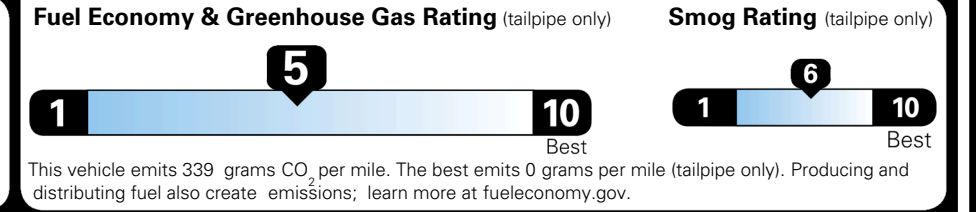

Actual results will vary for many reasons, including driving conditions and how you drive and maintain your vehicle. The average new vehicle gets 29 MPG and costs $8,500 to fuel over 5 years. Cost estimates are based on 15,000 miles per year at $ 3.30 per gallon. MPGe is miles per gasoline gallon equivalent. Vehicle emissions are a significant cause of climate change and smog.

fueleconomy.gov

Calculate personalized estimates and compare vehicles