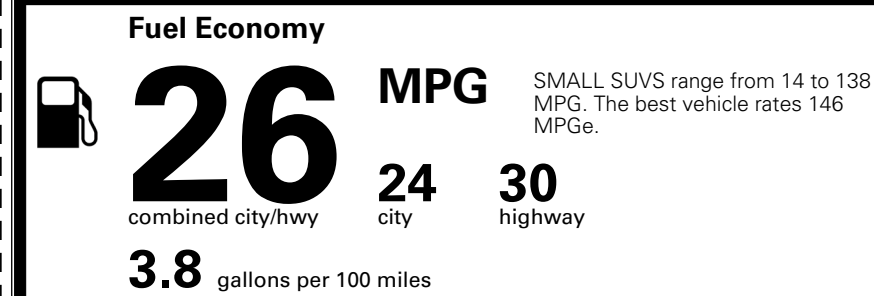

EPA DOT Fuel Economy and Environment

Gasoline Vehicle

You spend $1,000 more in fuel costs over 5 years compared to the average new vehicle.

Annual fuel cost $1,900