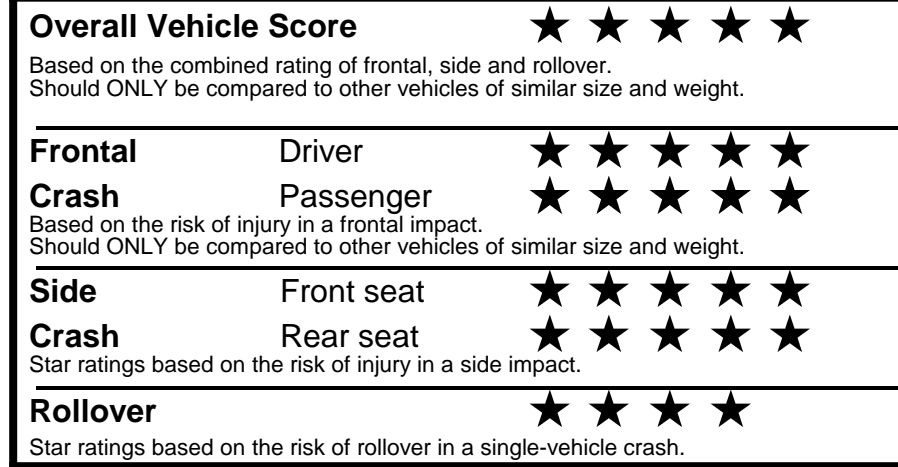

fueleconomy.gov

Calculate personalized estimates and compare vehicles

GOVERNMENT 5-STAR SAFETY RATINGS

Star ratings range from 1 to 5 stars (★★★★★) with 5 being the highest.
 Source: National Highway Traffic Safety Administration (NHTSA).
www.safercar.gov or 1-888-327-4236