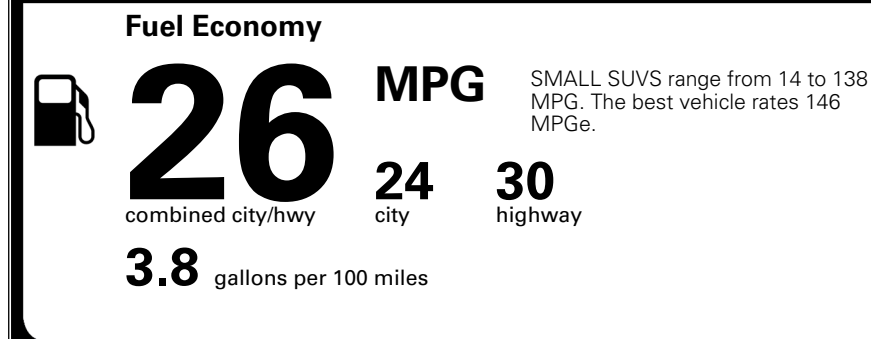

TOTAL ADDITIONAL WEIGHT: 2.0

EPA DOT Fuel Economy and Environment

Gasoline Vehicle

You spend \$1,000 more in fuel costs over 5 years compared to the average new vehicle.

Annual fuel cost \$1,900

Actual results will vary for many reasons, including driving conditions and how you drive and maintain your vehicle. The average new vehicle gets 29 MPG and costs \$8,500 to fuel over 5 years. Cost estimates are based on 15,000 miles per year at \$ 3.30 per gallon. MPGe is miles per gasoline gallon equivalent. Vehicle emissions are a significant cause of climate change and smog.