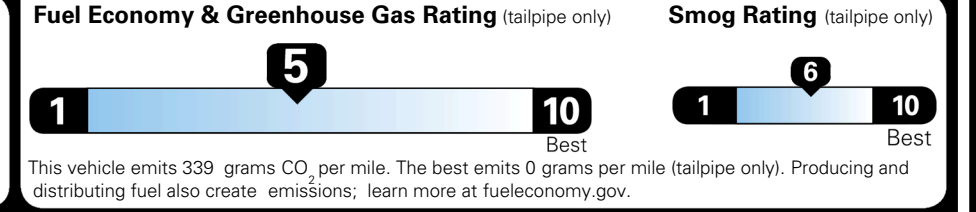

TOTAL ADDITIONAL WEIGHT: 2.0

EPA DOT Fuel Economy and Environment

Gasoline Vehicle

You spend \$1,000 more in fuel costs over 5 years compared to the average new vehicle.

Annual fuel cost \$1,900

Actual results will vary for many reasons, including driving conditions and how you drive and maintain your vehicle. The average new vehicle gets 29 MPG and costs \$8,500 to fuel over 5 years. Cost estimates are based on 15,000 miles per year at \$ 3.30 per gallon. MPGe is miles per gasoline gallon equivalent. Vehicle emissions are a significant cause of climate change and smog.