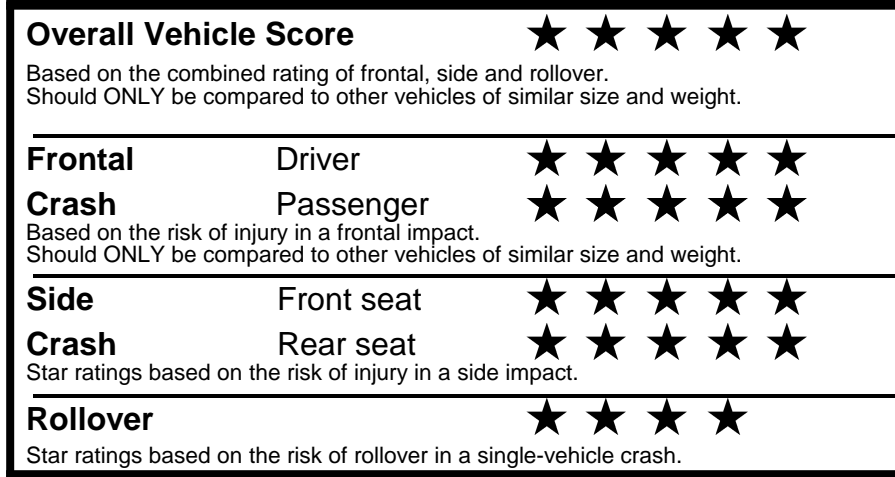

fueleconomy.gov
 Calculate personalized estimates and compare vehicles

Smartphone QR Code

GOVERNMENT 5-STAR SAFETY RATINGS

PARTS CONTENT INFORMATION

FOR VEHICLES IN THIS CAR LINE U.S./CANADIAN PARTS CONTENT: 55 %