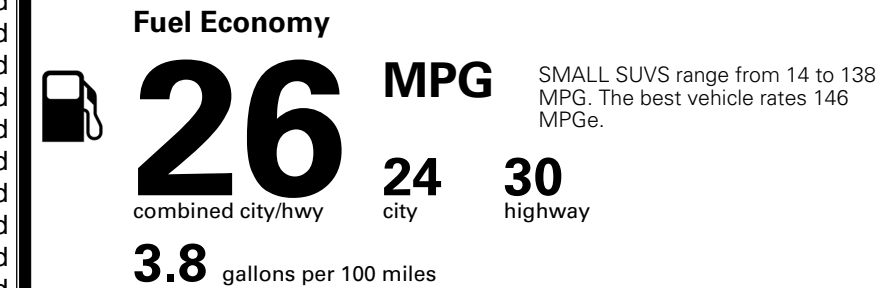

EPA DOT Fuel Economy and Environment

Gasoline Vehicle

You spend **$1,000** more in fuel costs over 5 years compared to the average new vehicle.

Annual fuel cost **$1,900**