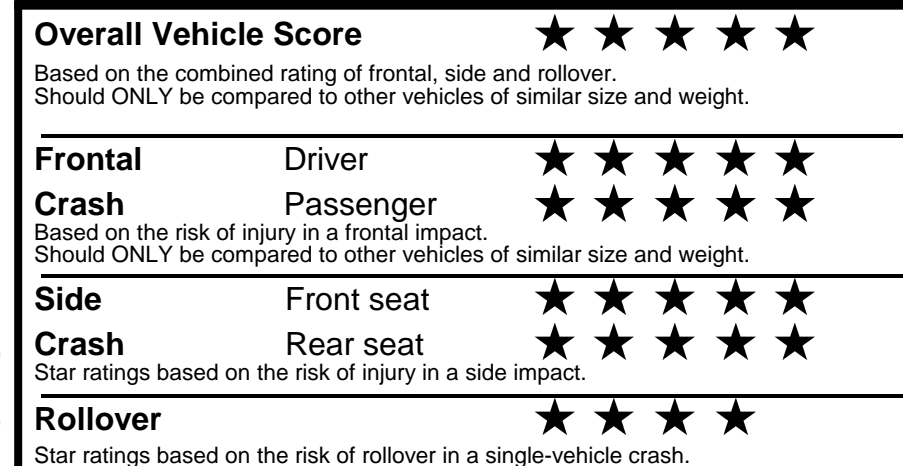

fueleconomy.gov
 Calculate personalized estimates and compare vehicles

GOVERNMENT 5-STAR SAFETY RATINGS

PARTS CONTENT INFORMATION

FOR VEHICLES IN THIS CAR LINE U.S./CANADIAN PARTS CONTENT: 55 %

MAJOR SOURCES OF FOREIGN PARTS: KOREA: 30%