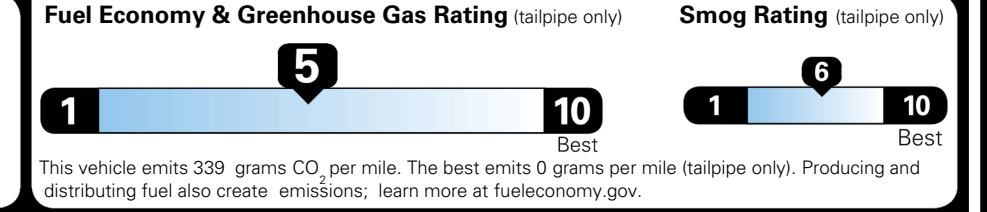

TOTAL ADDITIONAL WEIGHT: 1.2

EPA DOT Fuel Economy and Environment

Gasoline Vehicle

You spend \$1,000 more in fuel costs over 5 years compared to the average new vehicle.

Annual fuel cost \$1,900

Actual results will vary for many reasons, including driving conditions and how you drive and maintain your vehicle. The average new vehicle gets 29 MPG and costs \$8,500 to fuel over 5 years. Cost estimates are based on 15,000 miles per year at \$ 3.30 per gallon. MPGe is miles per gasoline gallon equivalent. Vehicle emissions are a significant cause of climate change and smog.