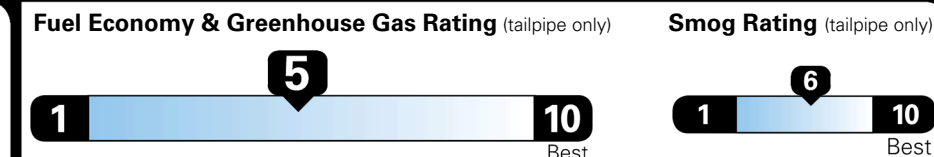

This vehicle emits 339 grams CO₂ per mile. The best emits 0 grams per mile (tailpipe only). Producing and distributing fuel also create emissions; learn more at fueleconomy.gov.

Actual results will vary for many reasons, including driving conditions and how you drive and maintain your vehicle. The average new vehicle gets 29 MPG and costs $8,500 to fuel over 5 years. Cost estimates are based on 15,000 miles per year at $ 3.30 per gallon. MPGe is miles per gasoline gallon equivalent. Vehicle emissions are a significant cause of climate change and smog.

fueleconomy.gov

Calculate personalized estimates and compare vehicles

GOVERNMENT 5-STAR SAFETY RATINGS

PARTS CONTENT INFORMATION

Overall Vehicle Score ★ ★ ★ ★ ★

Based on the combined rating of frontal, side and rollover. Should ONLY be compared to other vehicles of similar size and weight.

Frontal Driver ★ ★ ★ ★ ★
Crash Passenger ★ ★ ★ ★ ★

Based on the risk of injury in a frontal impact. Should ONLY be compared to other vehicles of similar size and weight.

Side Front seat ★ ★ ★ ★ ★
Crash Rear seat ★ ★ ★ ★ ★

Star ratings based on the risk of injury in a side impact.

Rollover ★ ★ ★ ★ ★

Star ratings based on the risk of rollover in a single-vehicle crash.

Star ratings range from 1 to 5 stars (★★★★★) with 5 being the highest.

Source: National Highway Traffic Safety Administration (NHTSA).

www.safercar.gov or 1-888-327-4236

Manufacturer's suggested retail price includes Manufacturer's recommended pre-delivery service. License and title fees, state and local taxes and other dealer installed options and accessories are not included in the manufacturer's suggested retail price.

FOR VEHICLES IN THIS CAR LINE U.S./CANADIAN PARTS CONTENT: 55 %

MAJOR SOURCES OF FOREIGN PARTS: KOREA: 30%

NOTE: PARTS CONTENT DOES NOT INCLUDE FINAL ASSEMBLY, DISTRIBUTION, OR OTHER NON-PARTS COSTS.

FOR THIS VEHICLE FINAL ASSEMBLY POINT: WEST POINT, GA, USA

COUNTRY OF ORIGIN ENGINE (MOTOR):

USA

TRANSMISSION:

USA