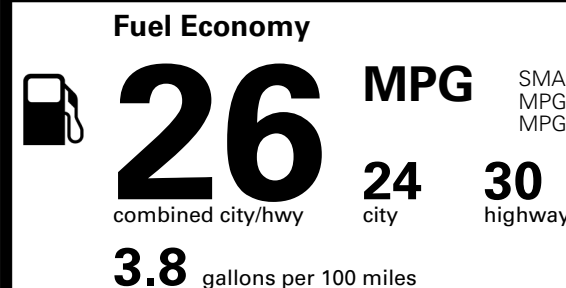

EPA DOT Fuel Economy and Environment

Gasoline Vehicle

SMALL SUVs range from 14 to 125 MPG. The best vehicle rates 146 MPGe.

You spend
$1,000
more in fuel costs
over 5 years
compared to the
average new vehicle.

Annual fuel cost
$1,900