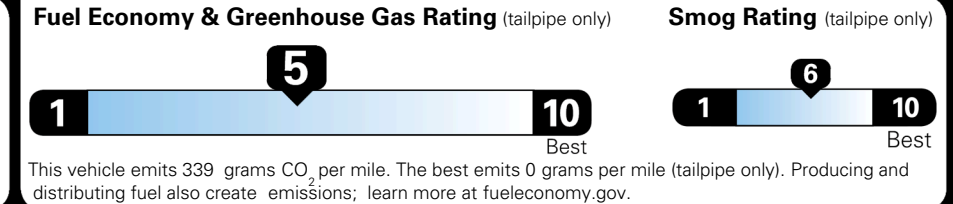

TOTAL ADDITIONAL WEIGHT: 1.2

EPA DOT Fuel Economy and Environment

Gasoline Vehicle

You spend \$1,000 more in fuel costs over 5 years compared to the average new vehicle.

Annual fuel cost \$1,900

Actual results will vary for many reasons, including driving conditions and how you drive and maintain your vehicle. The average new vehicle gets 29 MPG and costs \$8,500 to fuel over 5 years. Cost estimates are based on 15,000 miles per year at \$ 3.30 per gallon. MPGe is miles per gasoline gallon equivalent. Vehicle emissions are a significant cause of climate change and smog.