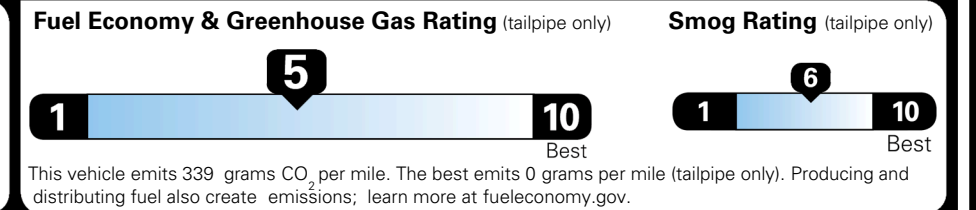

TOTAL ADDITIONAL WEIGHT: 1.2

EPA DOT Fuel Economy and Environment

Gasoline Vehicle

You spend \$1,000 more in fuel costs over 5 years compared to the average new vehicle.

Annual fuel cost \$1,900

Actual results will vary for many reasons, including driving conditions and how you drive and maintain your vehicle. The average new vehicle gets 29 MPG and costs \$8,500 to fuel over 5 years. Cost estimates are based on 15,000 miles per year at \$ 3.30 per gallon. MPGe is miles per gasoline gallon equivalent. Vehicle emissions are a significant cause of climate change and smog.