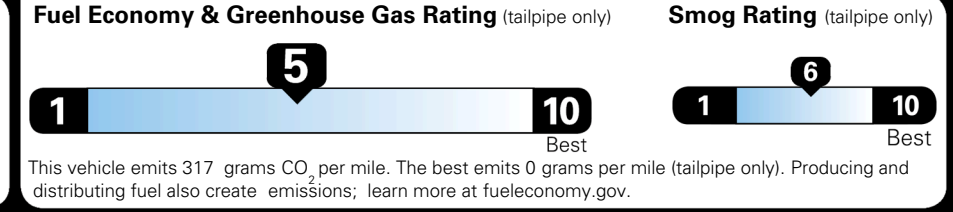

TOTAL ADDITIONAL WEIGHT: 1.2

EPA DOT Fuel Economy and Environment

Gasoline Vehicle

You spend \$250 more in fuel costs over 5 years compared to the average new vehicle.

Annual fuel cost \$1,750

Actual results will vary for many reasons, including driving conditions and how you drive and maintain your vehicle. The average new vehicle gets 29 MPG and costs \$8,500 to fuel over 5 years. Cost estimates are based on 15,000 miles per year at \$ 3.30 per gallon. MPGe is miles per gasoline gallon equivalent. Vehicle emissions are a significant cause of climate change and smog.