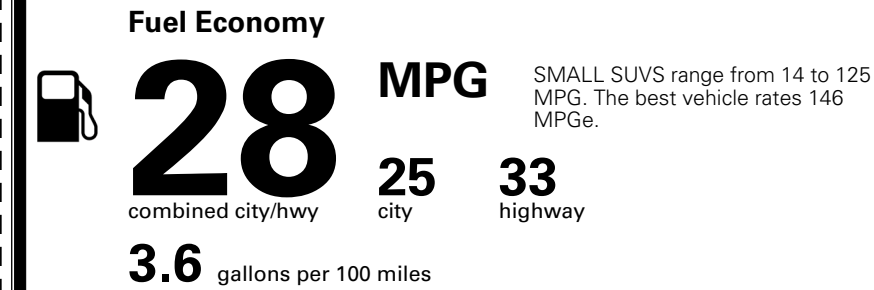

TOTAL ADDITIONAL WEIGHT: 1.2

EPA DOT Fuel Economy and Environment

Gasoline Vehicle

You spend \$250 more in fuel costs over 5 years compared to the average new vehicle.

Annual fuel cost \$1,750

Actual results will vary for many reasons, including driving conditions and how you drive and maintain your vehicle. The average new vehicle gets 29 MPG and costs \$8,500 to fuel over 5 years. Cost estimates are based on 15,000 miles per year at \$ 3.30 per gallon. MPGe is miles per gasoline gallon equivalent. Vehicle emissions are a significant cause of climate change and smog.