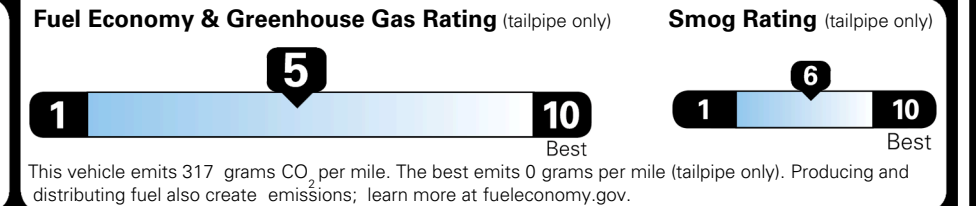

TOTAL ADDITIONAL WEIGHT: 2.0

EPA DOT Fuel Economy and Environment

Gasoline Vehicle

You spend \$250 more in fuel costs over 5 years compared to the average new vehicle.

Annual fuel cost \$1,750

Actual results will vary for many reasons, including driving conditions and how you drive and maintain your vehicle. The average new vehicle gets 29 MPG and costs \$8,500 to fuel over 5 years. Cost estimates are based on 15,000 miles per year at \$ 3.30 per gallon. MPGe is miles per gasoline gallon equivalent. Vehicle emissions are a significant cause of climate change and smog.