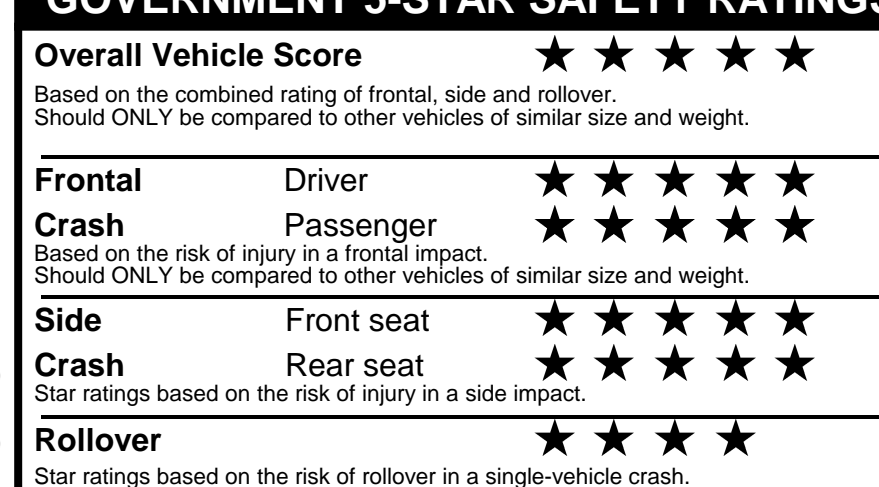

GOVERNMENT 5-STAR SAFETY RATINGS

PARTS CONTENT INFORMATION

FOR VEHICLES IN THIS CAR LINE U.S./CANADIAN PARTS CONTENT: 55 %

MAJOR SOURCES OF FOREIGN PARTS: KOREA: 30%

NOTE: PARTS CONTENT DOES NOT INCLUDE FINAL ASSEMBLY, DISTRIBUTION, OR OTHER NON-PARTS COSTS.

Star ratings range from 1 to 5 stars (★★★★★) with 5 being the highest.
Source: National Highway Traffic Safety Administration (NHTSA).
www.safercar.gov or 1-888-327-4236

FOR THIS VEHICLE FINAL ASSEMBLY POINT: WEST POINT, GA, USA

Manufacturer's suggested retail price includes Manufacturer's recommended pre-delivery service. License and title fees, state and local taxes and other dealer installed options and accessories are not included in the manufacturer's suggested retail price.

COUNTRY OF ORIGIN ENGINE (MOTOR): USA

TRANSMISSION: USA