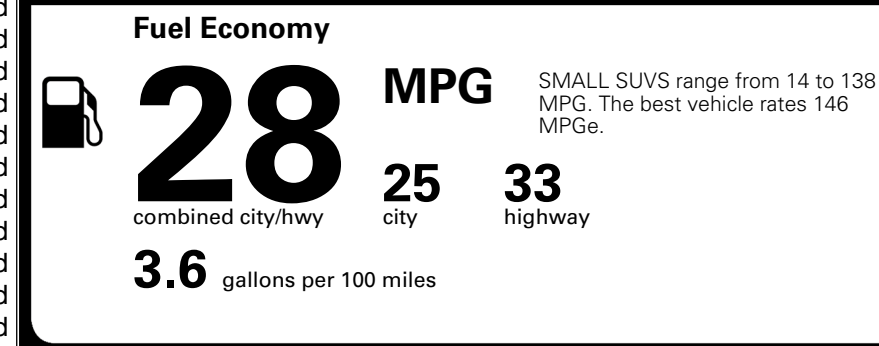

EPA DOT Fuel Economy and Environment

Gasoline Vehicle

You spend $250 more in fuel costs over 5 years compared to the average new vehicle.

Annual fuel cost $1,750