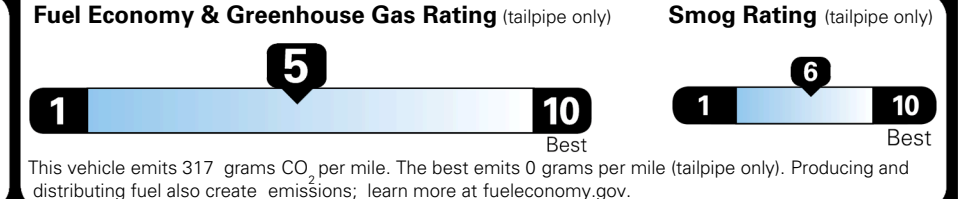

EPA DOT Fuel Economy and Environment

Gasoline Vehicle

You spend \$250 more in fuel costs over 5 years compared to the average new vehicle.

Annual fuel cost \$1,750

Actual results will vary for many reasons, including driving conditions and how you drive and maintain your vehicle. The average new vehicle gets 29 MPG and costs \$8,500 to fuel over 5 years. Cost estimates are based on 15,000 miles per year at \$ 3.30 per gallon. MPGe is miles per gasoline gallon equivalent. Vehicle emissions are a significant cause of climate change and smog.