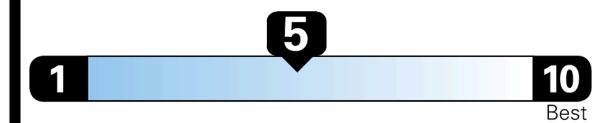

Fuel Economy & Greenhouse Gas Rating (tailpipe only)