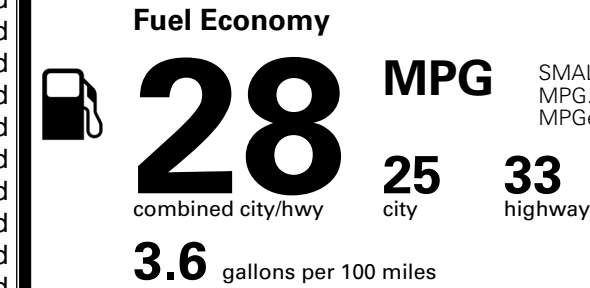

### TOTAL MANUFACTURER'S SUGGESTED RETAIL PRICE ▶

\$ 33,845.00

TOTAL ADDITIONAL WEIGHT: 7.2

\*Additional terms and conditions apply.

\*\*Kia Connect may be currently unavailable for some Model Year 2022 and newer vehicles sold or purchased in Massachusetts; please see owners.kia.com for more information.

### EPA DOT Fuel Economy and Environment

SMALL SUVs range from 14 to 138 MPG. The best vehicle rates 146 MPGe.

**You spend \$250 more in fuel costs over 5 years** compared to the average new vehicle.

**Annual fuel cost \$1,750**