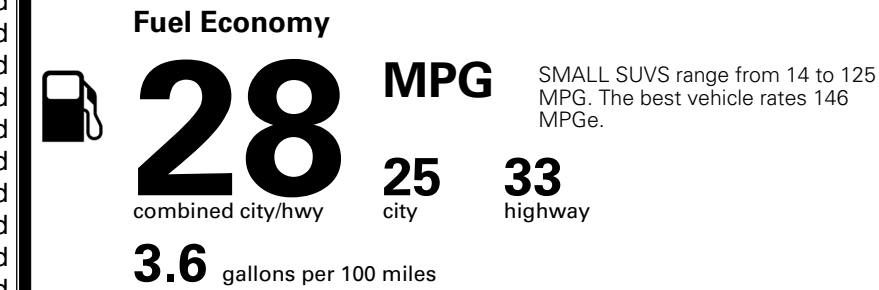

EPA DOT Fuel Economy and Environment

Gasoline Vehicle

You spend $250 more in fuel costs over 5 years compared to the average new vehicle.

Annual fuel cost $1,750