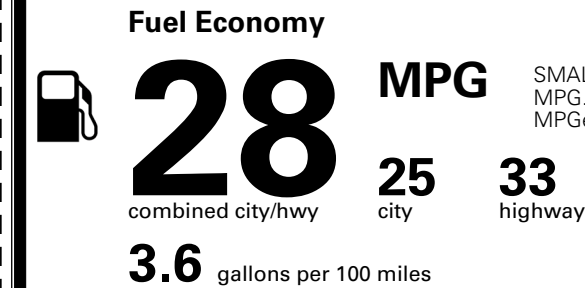

MSRP INCLUDING OPTIONS \$ 32,505.00

INLAND FREIGHT AND HANDLING \$ 1,495.00

TOTAL MANUFACTURER'S SUGGESTED RETAIL PRICE ▶ \$ 34,000.00

TOTAL ADDITIONAL WEIGHT: 2.0

*Additional terms and conditions apply.

**Kia Connect may be currently unavailable for some Model Year 2022 and newer vehicles sold or purchased in Massachusetts; please see owners.kia.com for more information.

EPA DOT Fuel Economy and Environment

SMALL SUVs range from 14 to 138 MPG. The best vehicle rates 146 MPGe.

Gasoline Vehicle

You spend \$250 more in fuel costs over 5 years compared to the average new vehicle.