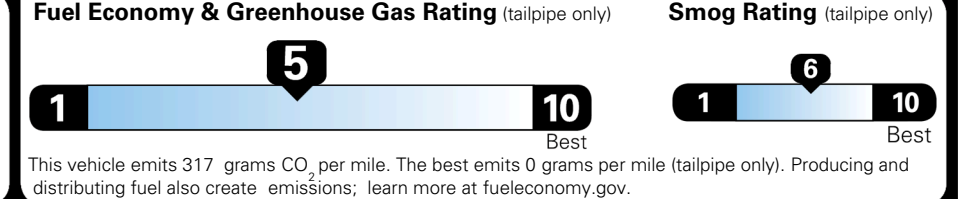

EPA DOT Fuel Economy and Environment

Gasoline Vehicle

You spend \$250 more in fuel costs over 5 years compared to the average new vehicle.

Annual fuel cost \$1,750

Actual results will vary for many reasons, including driving conditions and how you drive and maintain your vehicle. The average new vehicle gets 29 MPG and costs \$8,500 to fuel over 5 years. Cost estimates are based on 15,000 miles per year at \$ 3.30 per gallon. MPGe is miles per gasoline gallon equivalent. Vehicle emissions are a significant cause of climate change and smog.