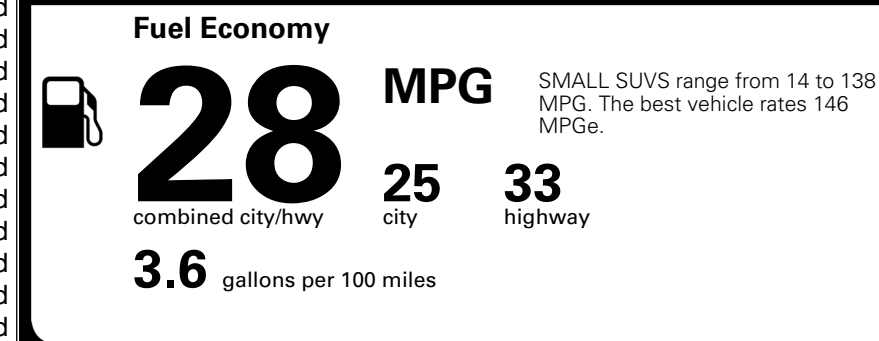

TOTAL ADDITIONAL WEIGHT: 2.0

EPA DOT Fuel Economy and Environment

Gasoline Vehicle

You spend \$250 more in fuel costs over 5 years compared to the average new vehicle.

Annual fuel cost \$1,750

Actual results will vary for many reasons, including driving conditions and how you drive and maintain your vehicle. The average new vehicle gets 29 MPG and costs \$8,500 to fuel over 5 years. Cost estimates are based on 15,000 miles per year at \$ 3.30 per gallon. MPGe is miles per gasoline gallon equivalent. Vehicle emissions are a significant cause of climate change and smog.