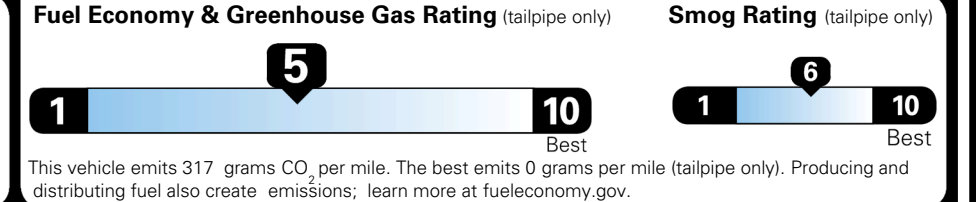

TOTAL ADDITIONAL WEIGHT: 2.0

EPA DOT Fuel Economy and Environment

Gasoline Vehicle

You spend \$250 more in fuel costs over 5 years compared to the average new vehicle.

Annual fuel cost \$1,750

Actual results will vary for many reasons, including driving conditions and how you drive and maintain your vehicle. The average new vehicle gets 29 MPG and costs \$8,500 to fuel over 5 years. Cost estimates are based on 15,000 miles per year at \$ 3.30 per gallon. MPGe is miles per gasoline gallon equivalent. Vehicle emissions are a significant cause of climate change and smog.