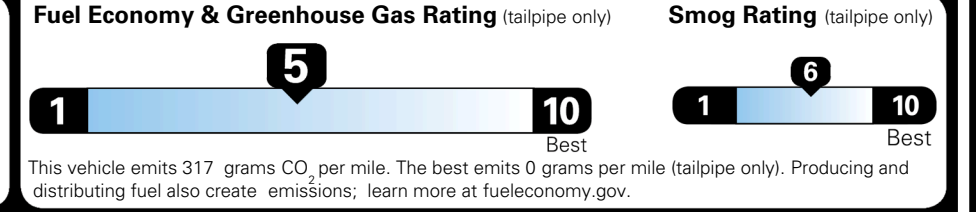

TOTAL ADDITIONAL WEIGHT:

EPA DOT Fuel Economy and Environment

Gasoline Vehicle

You spend \$250 more in fuel costs over 5 years compared to the average new vehicle.

Annual fuel cost \$1,750

Actual results will vary for many reasons, including driving conditions and how you drive and maintain your vehicle. The average new vehicle gets 29 MPG and costs \$8,500 to fuel over 5 years. Cost estimates are based on 15,000 miles per year at \$ 3.30 per gallon. MPGe is miles per gasoline gallon equivalent. Vehicle emissions are a significant cause of climate change and smog.