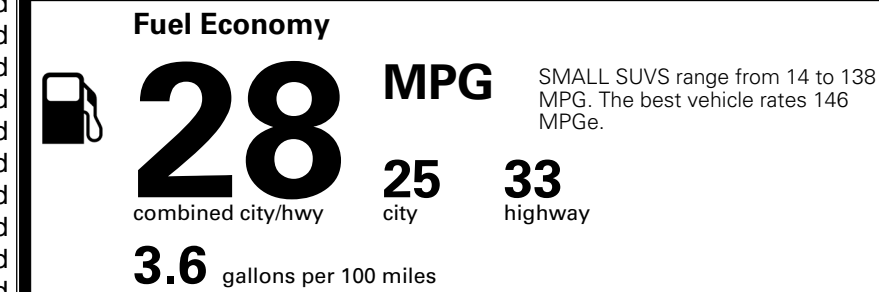

EPA DOT Fuel Economy and Environment

Gasoline Vehicle

You spend $250 more in fuel costs over 5 years compared to the average new vehicle.

Annual fuel cost $1,750