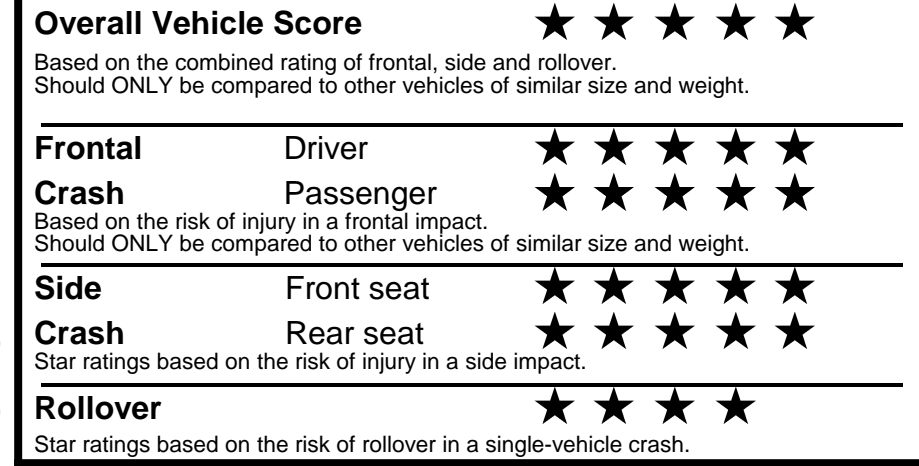

fueleconomy.gov
 Calculate personalized estimates and compare vehicles

GOVERNMENT 5-STAR SAFETY RATINGS

PARTS CONTENT INFORMATION

FOR VEHICLES IN THIS CAR LINE U.S./CANADIAN PARTS CONTENT: 55 %

MAJOR SOURCES OF FOREIGN PARTS: KOREA: 30%