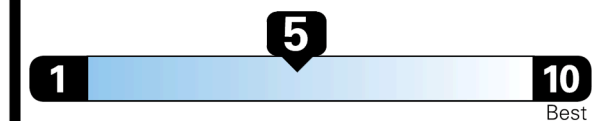

Fuel Economy & Greenhouse Gas Rating (tailpipe only)

This vehicle emits 317 grams CO₂ per mile. The best emits 0 grams per mile (tailpipe only). Producing and distributing fuel also create emissions; learn more at fueleconomy.gov.