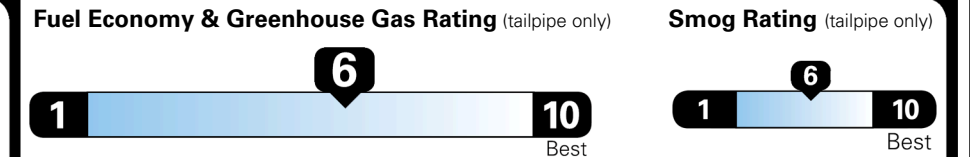

MIDSIZE CARS range from 15 to 139 MPG. The best vehicle rates 146 MPGe.

You save $1,000
in fuel costs over 5 years compared to the average new vehicle.

Annual fuel cost
$1,500