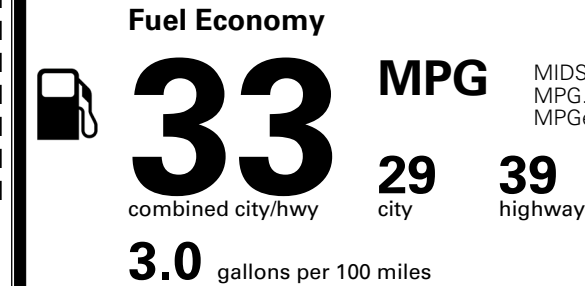

EXTERIOR

17" Alloy Wheels
LED Reflector Headlights w/Auto-On/Off & Amber LED DRLs
LED Tail Lights
Power Adjustable Heated Outside Mirrors
Compact Spare Tire

WARRANTY

10 Year/100,000 Mile Limited Powertrain Warranty
5 Year/60,000 Mile Limited Basic Warranty
5 Year/60,000 Mile Roadside Assistance

MANUFACTURER'S SUGGESTED RETAIL PRICE ▶

$ 25,490.00

COMPARE GT-LINE FEATURES

Added to/in place of standard EX features
- 18" Alloy Wheels
- Sport-Tuned Multi-Link Rear Suspension
- GT-Line Styling w/Gloss Black Exterior Accents
- Outside Mirror LED Turn Signal Indicators
- GT-Line Sport Steering Wheel w/Paddle Shifters
- Power Driver's Seat w/ Power Lumbar

Included
Included
Included
Included
Included
Included

ADDITIONAL INSTALLED EQUIPMENT: (In addition to or in place of standard features)

GT-Line Red Interior Color Package
GT-Line Sunroof Package
- Power Sunroof w/ Sunshade
Frameless EC Mirror w/Homelink
First Aid Kit, Small

$295.00
$900.00
$350.00
$45.00

MSRP INCLUDING OPTIONS

$ 27,080.00

INLAND FREIGHT AND HANDLING

$ 1,245.00

TOTAL MANUFACTURER'S SUGGESTED RETAIL PRICE ▶

$ 28,325.00

EPA DOT Fuel Economy and Environment

Gasoline Vehicle