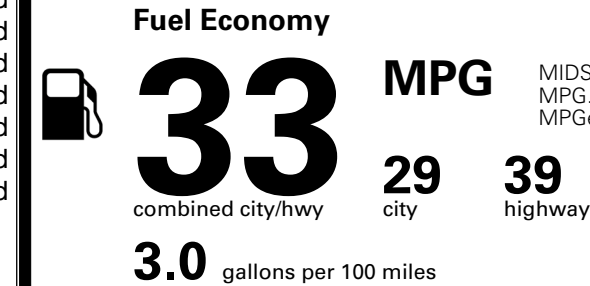

EXTERIOR

17" Alloy Wheels
LED Reflector Headlights w/Auto-On/Off & Amber LED DRLs
LED Tail Lights
Power Adjustable Heated Outside Mirrors
Compact Spare Tire

WARRANTY

10 Year/100,000 Mile Limited Powertrain Warranty
5 Year/60,000 Mile Limited Basic Warranty
5 Year/60,000 Mile Roadside Assistance

MANUFACTURER'S SUGGESTED RETAIL PRICE ▶

$ 25,490.00

COMPARE GT-LINE FEATURES

Added to/in place of standard EX features
- 18" Alloy Wheels
- Sport-Tuned Multi-Link Rear Suspension
- GT-Line Styling w/Gloss Black Exterior Accents
- Outside Mirror LED Turn Signal Indicators
- GT-Line Sport Steering Wheel w/Paddle Shifters
- Power Driver's Seat w/ Power Lumbar

Included
Included
Included
Included
Included
Included

ADDITIONAL INSTALLED EQUIPMENT: (In addition to or in place of standard features)

GT-Line Sunroof Package
- Power Sunroof w/ Sunshade
Frameless EC Mirror w/Homelink
First Aid Kit, Small

$900.00
$350.00
$45.00

MSRP INCLUDING OPTIONS

$ 26,785.00

INLAND FREIGHT AND HANDLING

$ 1,245.00

TOTAL MANUFACTURER'S SUGGESTED RETAIL PRICE ▶

$ 28,030.00

EPA DOT Fuel Economy and Environment

Gasoline Vehicle