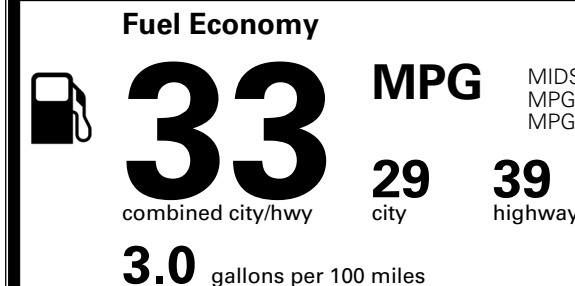

MSRP INCLUDING OPTIONS

\$ 23,785.00

INLAND FREIGHT AND HANDLING

\$ 1,245.00

TOTAL MANUFACTURER'S SUGGESTED RETAIL PRICE ▶

\$ 25,030.00

*Additional terms and conditions apply.
 **Kia Connect may be currently unavailable for some Model Year 2022 and newer vehicles sold or purchased in Massachusetts; please see owners.kia.com for more information.
 NOTE: When you purchase this vehicle, Kia America, Inc. collects personal information you provide to the dealership. For information on our collection and use of personal information and your rights, please see our Privacy Policy on www.kia.com.

TOTAL ADDITIONAL WEIGHT: 1.3

EPA DOT Fuel Economy and Environment

Gasoline Vehicle

You save \$1,000
 in fuel costs over 5 years compared to the average new vehicle.

Annual fuel cost \$1,500

Actual results will vary for many reasons, including driving conditions and how you drive and maintain your vehicle. The average new vehicle gets 29 MPG and costs \$8,500 to fuel over 5 years. Cost estimates are based on 15,000 miles per year at \$ 3.30 per gallon. MPGe is miles per gasoline gallon equivalent. Vehicle emissions are a significant cause of climate change and smog.