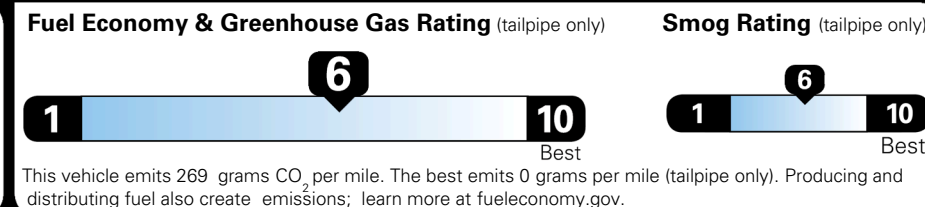

TOTAL ADDITIONAL WEIGHT: 1.3

EPA DOT Fuel Economy and Environment

Gasoline Vehicle

You save \$1,000
 in fuel costs over 5 years compared to the average new vehicle.

Annual fuel cost \$1,500

Actual results will vary for many reasons, including driving conditions and how you drive and maintain your vehicle. The average new vehicle gets 29 MPG and costs \$8,500 to fuel over 5 years. Cost estimates are based on 15,000 miles per year at \$ 3.30 per gallon. MPGe is miles per gasoline gallon equivalent. Vehicle emissions are a significant cause of climate change and smog.